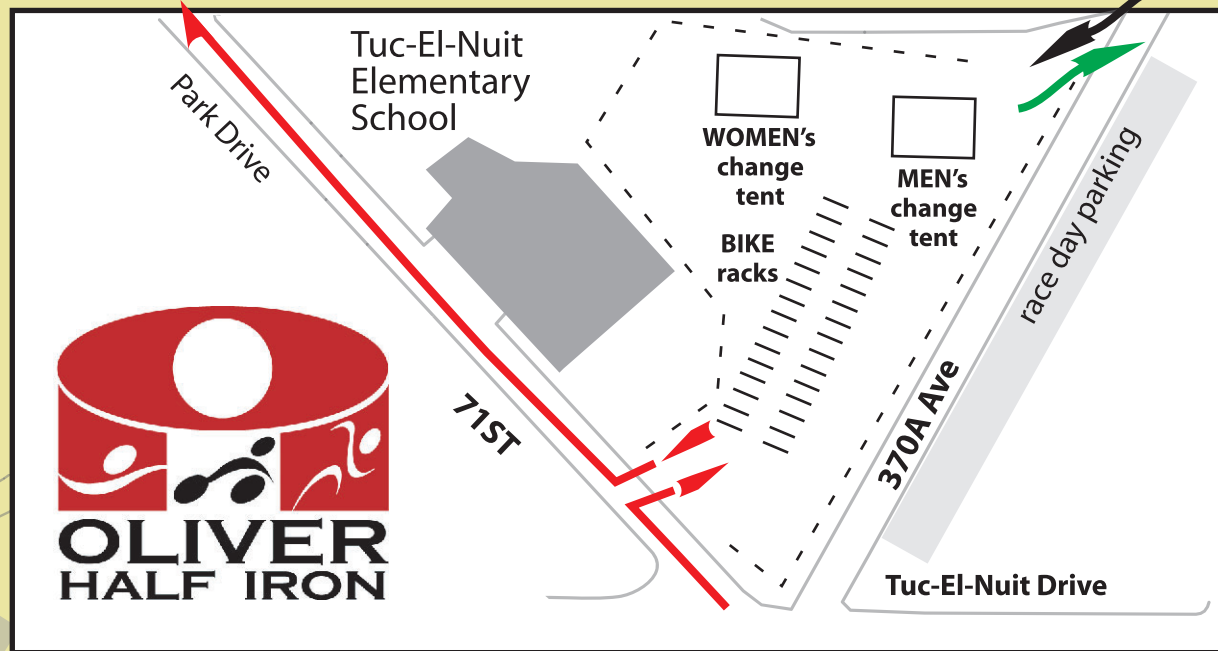

# TRANSITION AREA MAP

from SWIM to TRANSITION

Bike route

Run route

in from SWIM

out to RUN course

out to BIKE course

795T

81ST

out to RUN course

81ST

exit SWIM course

FINISH

Rotary Public Beach

Tuc-El-Nuit Elementary School

in from SWIM

Park Drive

795T

out to BIKE course

370A Ave

371 Ave

73 St

71ST

Tuc-El-Nuit Drive